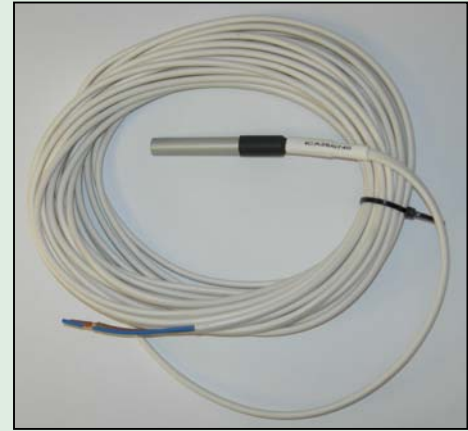

Temperature Probe

ICA28

The ICA 28 is a precision temperature sensor which is widely used in fruit and vegetable storage rooms.

It has a high accuracy eliminating the need for individual calibration on site and it can be used with long connection wires without causing any significant measurement errors.

Compatible with industry standard DBI220 Probes.

Supplied with 10m or 20m attached cable.

- High Accuracy
- Long connection cables
- Industry standard 220 type
- For use with ICA61, ICA38, ICA80 and other ICA equipment